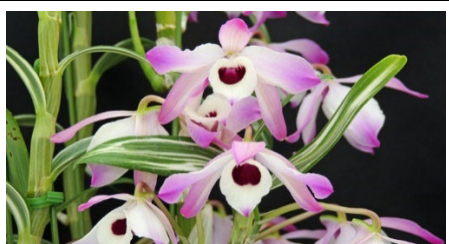

76 Cym.dayanum 'Maki'
Blooming Size \$60.00
 Selected clone of Japanese native
 Cymbidium. Fall
PRE-ORDER ONLY

77 Den.Angel Baby 'Green Ai'
Blooming Size \$20.00
 Cute white nobile type mini
 Dendrobium. Japanese native
 Den.moniliforme complex hybrid.
 It is hardy and easy to grow.
 Plants high 10-15cm.

78 Den.anosumum fma.alba
'Kurashiki White'
Blooming Size \$60.00
 Pure clean white Den.anosumum.

79 Den.anosumum
'Touch of Class'
Blooming Size \$60.00
 Famous colored clone.

80 Den.densiflorum x sib
2"pot Size \$30.00
 We have made this sib cross by
 both Indian Himalaya type
 densiflorum. Both has dark but
 bright yellow color. 3 years to
 bloom seedling.

81 Den.Jan Orinstein
'Red & White' SBM/JOGA
Blooming Size \$50.00
 One of the best Den.Jan
 Orinstein. Good shaped flower
 with deep pink petal and sepal
 with white lip.

82 Den.nobile var.variegata
'Sakura'
Blooming Size \$60.00
 We have sold out at fari site this
 variegeted Den.nobile last year.
 Pre-order and keep this beauty.