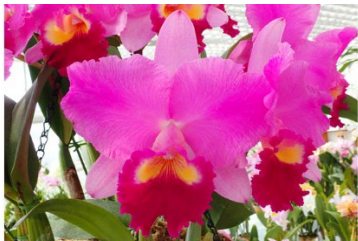

19 Rlc.Twenty First Century
'New Generation' AM/AOS, SM/JGP, SM/JOGA
Mericlone Near Blooming Size $90.00
Our BEST large lavender Cattleya.
Easy to grow and bloom. Winter