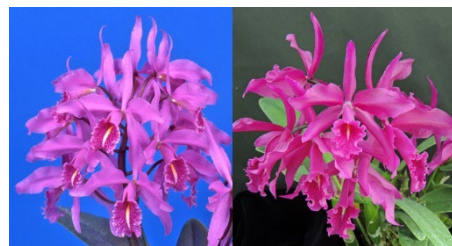

62 A3983 C.maxima x sib
('Suwada' AM/AOS x fma.rubra
'Natural World AM&JC/AOS)
2" pot Size $50.00
Suwada is dark highland type
maxima with 14 flowers on a
spike. We expect very dark flower.