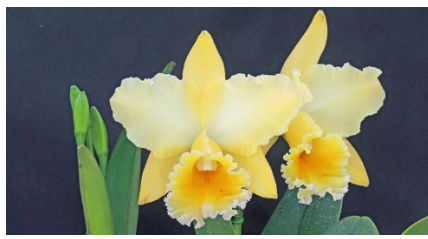

50 Rlc.Princess Kiko 'Hohoemi'
Mericlone Blooming Size $100.00
Semi large soft yellow flower.
Winter bloomer. [Hohoemi] means
soft smiling in Japanese.