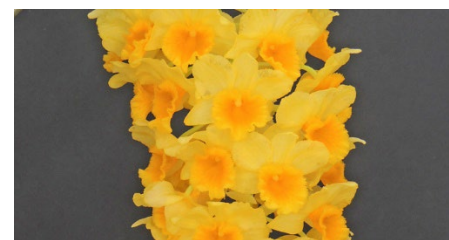

80 Den.densiflorum x sib
2"pot Size $30.00
We have made this sib cross by
both Indian Himalaya type
densiflorum. Both has dark but
bright yellow color. 3 years to
bloom seedling.