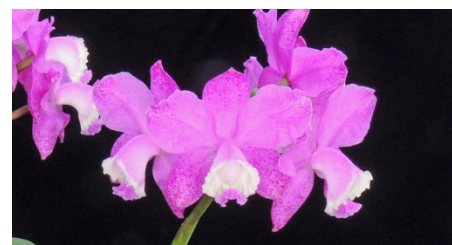

71 C.loddigesii
'Cherry Bonbon' BM/JGP
Select Division Blooming Size
PRE-ORDER ONLY $400.00
Flower is not so large but has fine
red spots on all over flowers.