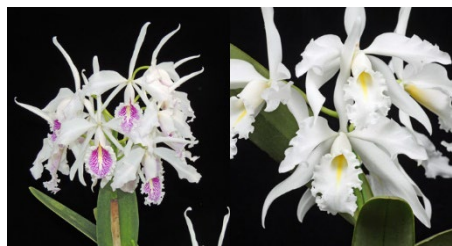

61 A3979 C.maxima x sib
(fma.semialba 'Emissary'
x fma.alba 'Suwada' SM/JOGA)
3" pot Size $60.00
Semialba 'Emissary' has beautiful
white edged lip. We have bloomed
light pink with nice lip flower.