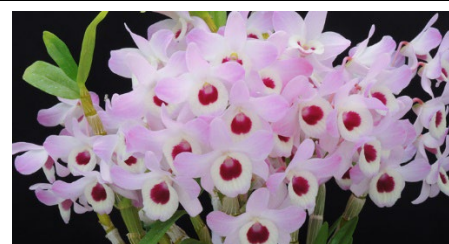

76 Cym.dayanum 'Maki'
Blooming Size \$60.00
 Selected clone of Japanese native
 Cymbidium. Fall
PRE-ORDER ONLY

77 Den.Angel Baby 'Green Ai'
Blooming Size \$20.00
 Cute white nobile type mini
 Dendrobium. Japanese native
 Den.moniliforme complex hybrid.
 It is hardy and easy to grow.
 Plants high 10-15cm.

78 Den.anosumum fma.alba
'Kurashiki White'
Blooming Size \$60.00
 Pure clean white Den.anosumum.

79 Den.anosumum
'Touch of Class'
Blooming Size \$60.00
 Famous colored clone.

80 Den.densiflorum x sib
2"pot Size \$30.00
 We have made this sib cross by
 both Indian Himalaya type
 densiflorum. Both has dark but
 bright yellow color. 3 years to
 bloom seedling.

81 Den.Jan Orinstein
'Red & White' SBM/JOGA
Blooming Size \$50.00
 One of the best Den.Jan
 Orinstein. Good shaped flower
 with deep pink petal and sepal
 with white lip.

82 Den.nobile var.variegata
'Sakura'
Blooming Size \$60.00
 We have sold out at fari site this
 variegeted Den.nobile last year.
 Pre-order and keep this beauty.